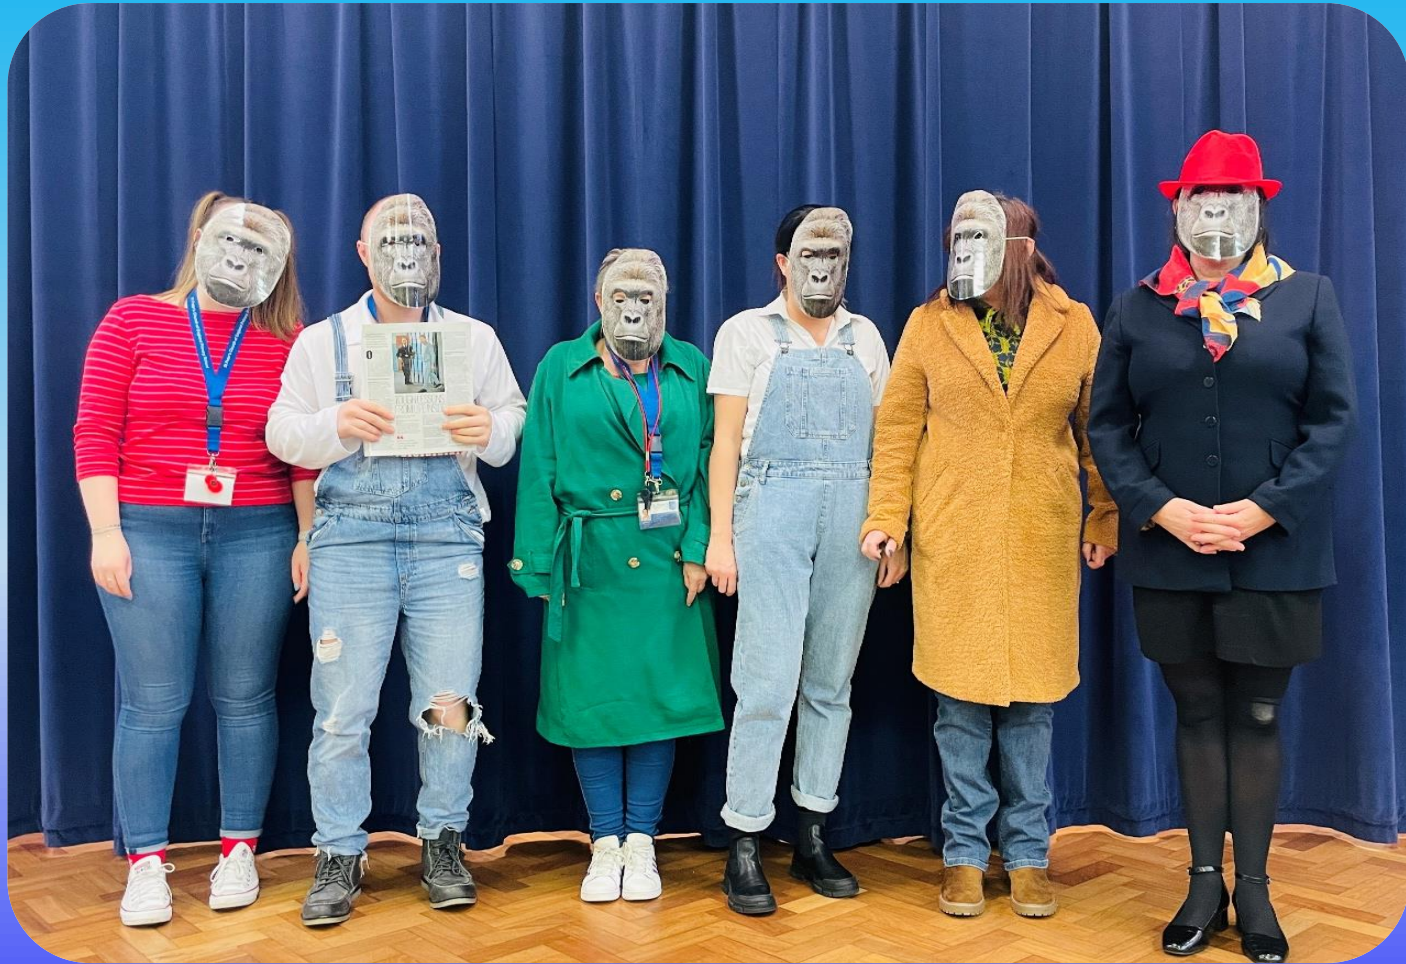

A rectangular wooden sign with a natural wood grain texture is suspended by two thick, light-brown ropes. The sign is centered against a clear, bright blue sky. The text on the sign is white and reads "World Book Day 2022" in a large, sans-serif font, with "2022" on a separate line below "World Book Day". Below this, in a smaller font, is "St Peter's Church of England Primary School".

# World Book Day 2022

St Peter's Church of England Primary School

A rectangular wooden sign with a natural wood grain texture is suspended by two thick, light-brown ropes. The ropes are knotted at the top and pass through circular holes in the wood. The sign is centered against a bright blue background that has a subtle gradient from top to bottom. The text on the sign is white and centered.

Where The Wild Things Are ~ Year 3 Staff

Voices In The Park ~ Year 4 Staff

The Iron Man~ Year 5 Staff

The Borrowers ~ Year 6 Staff

The Office Team

Robin Hood – Mr Wood

Where's Wally? – Mr Whelan

A rectangular wooden sign with a natural, weathered texture is suspended by two thick, brown rope knots. The sign is centered against a bright blue background. The text on the sign is white and reads: "Children", "Have a look at all of the fantastic", "costumes!", and "St Peter's Church of England Primary School".

Children

Have a look at all of the fantastic  
costumes!

St Peter's Church of England Primary School

A rustic wooden sign hangs from a thick, natural-colored rope against a clear blue sky. The sign is made of a single piece of weathered wood with a natural grain and some knots. It has two circular holes at the top, through which the rope is threaded and knotted. The sign is centered horizontally and has a slightly distressed, handcrafted appearance. The text on the sign is white and reads "We all had a fantastic day!!!".