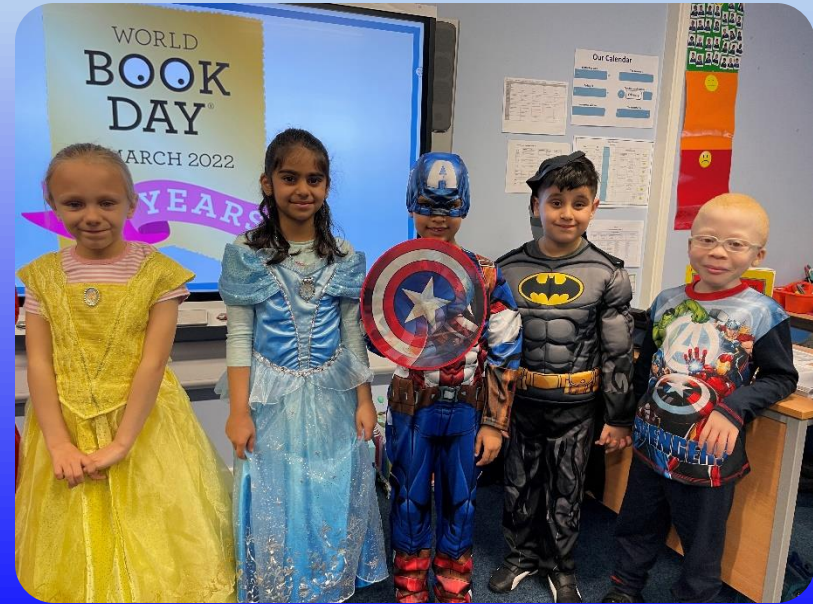

A rectangular wooden sign with a natural wood grain texture is suspended by two thick, light-brown ropes. The sign is centered against a clear, bright blue sky. The text on the sign is white and reads "World Book Day 2022" in a large, sans-serif font, with "2022" on a separate line below "World Book Day". Below this, in a smaller font, is "St Peter's Church of England Primary School".

# World Book Day 2022

St Peter's Church of England Primary School

A rectangular wooden sign with a natural wood grain texture is suspended by two thick, light-brown ropes. The ropes are knotted at the top and pass through circular holes in the wood. The sign is centered against a bright blue background that has a subtle gradient from top to bottom. The text on the sign is white and centered.

Where The Wild Things Are ~ Year 3 Staff

Voices In The Park ~ Year 4 Staff

The Iron Man~ Year 5 Staff

The Borrowers ~ Year 6 Staff

The Office Team

Robin Hood – Mr Wood

Where's Wally? – Mr Whelan

A rectangular wooden sign with a natural, weathered texture is suspended by two thick, brown rope knots. The sign is centered against a bright blue background. The text on the sign is white and reads: "Children", "Have a look at all of the fantastic", "costumes!", and "St Peter's Church of England Primary School".

Children

Have a look at all of the fantastic  
costumes!

St Peter's Church of England Primary School

A rustic wooden sign hangs from a thick, natural-colored rope against a clear blue sky. The sign is made of a single piece of weathered wood with a natural grain and some knots. It has two circular holes at the top, through which the rope is threaded and knotted. The sign is centered horizontally and has a slightly distressed, handcrafted appearance. The text on the sign is white and reads "We all had a fantastic day!!!".